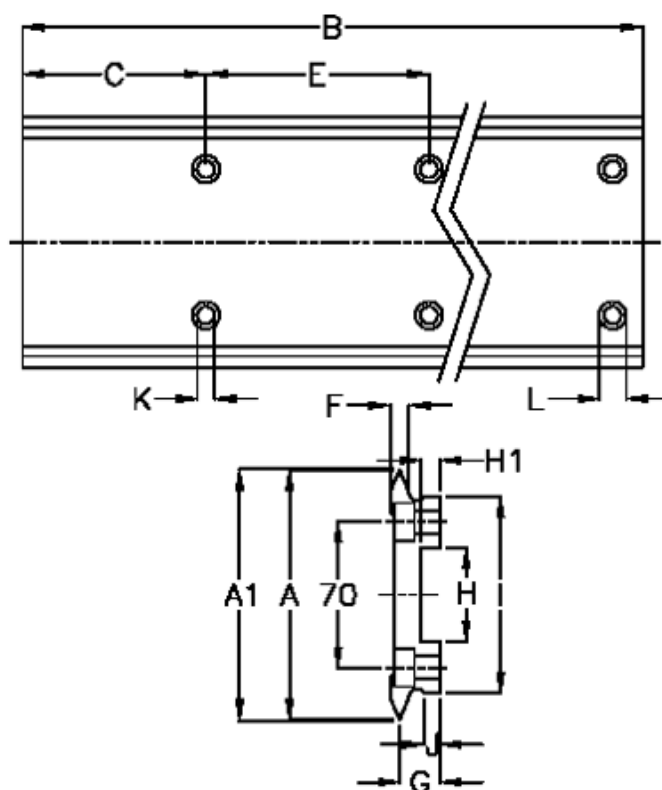

Article number: 05712112336

Description: Hepco GV3 slide NL 120 L2336 P3  
with counterbored holes

## Measures

A	= 120	H	= 45
A1	= 121.38	H1	= 9.5
B	= 2336	I	= 94.4
C	= 88.0	J	= 4.80
E	= 180	K	= 11.0
F	= 9.43	L	= 18 x 10
For bearing = J54		Precision type	= P3
G	= 19.7	Weight kg/1000	= 15.00